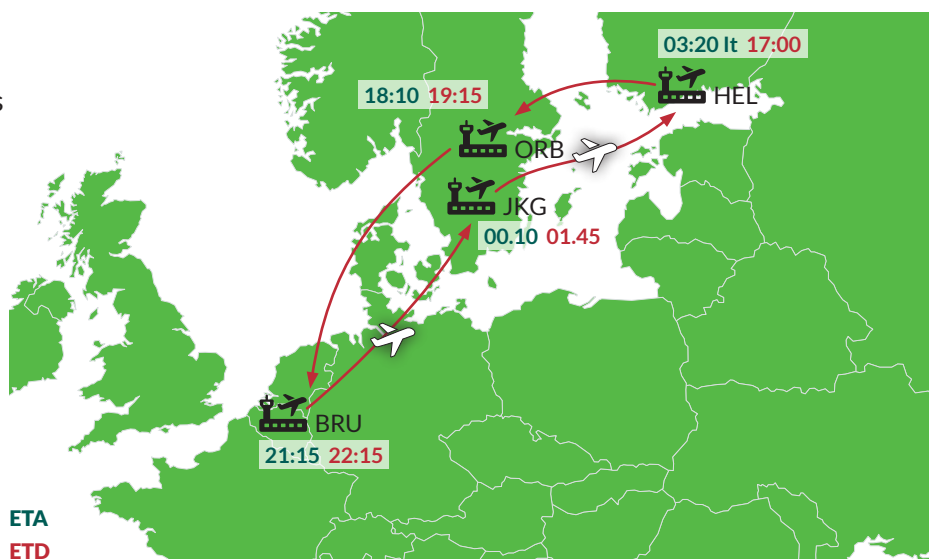

Your Nordic last mile-distribution provider.

For better service to the Nordics, contact us at:

Mail: info@twslogistics.com

Phone: +46 (0) 40 685 90 40

twslogistics.com